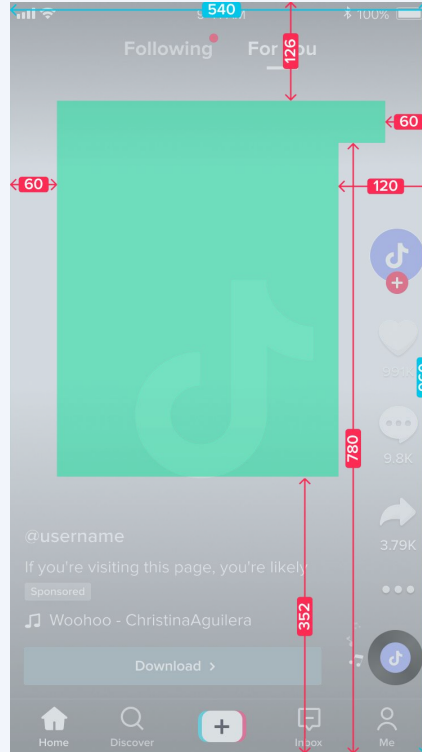

Auction Ads Safe Zones

Vertikal (9:16)

Horizontal (16:9)

In-Feed Video Ad

Auction Ads Safe Zones

Square 1:1