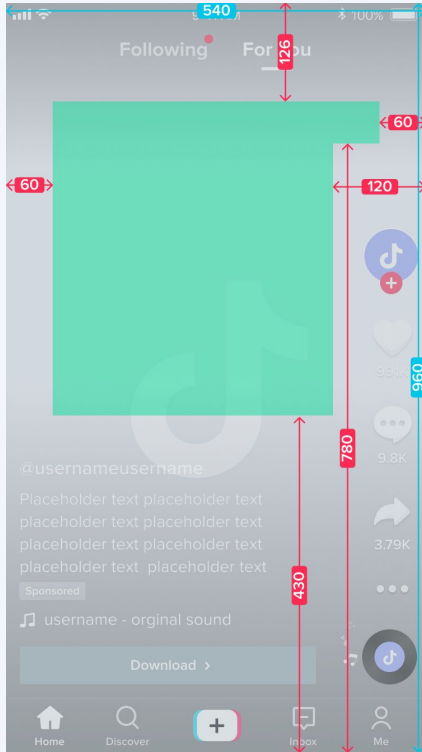

Auction Ads Safe Zones

Vertikal (9:16)

Horizontal (16:9)

In-Feed Video Ad

Auction Ads Safe Zones

Square 1:1